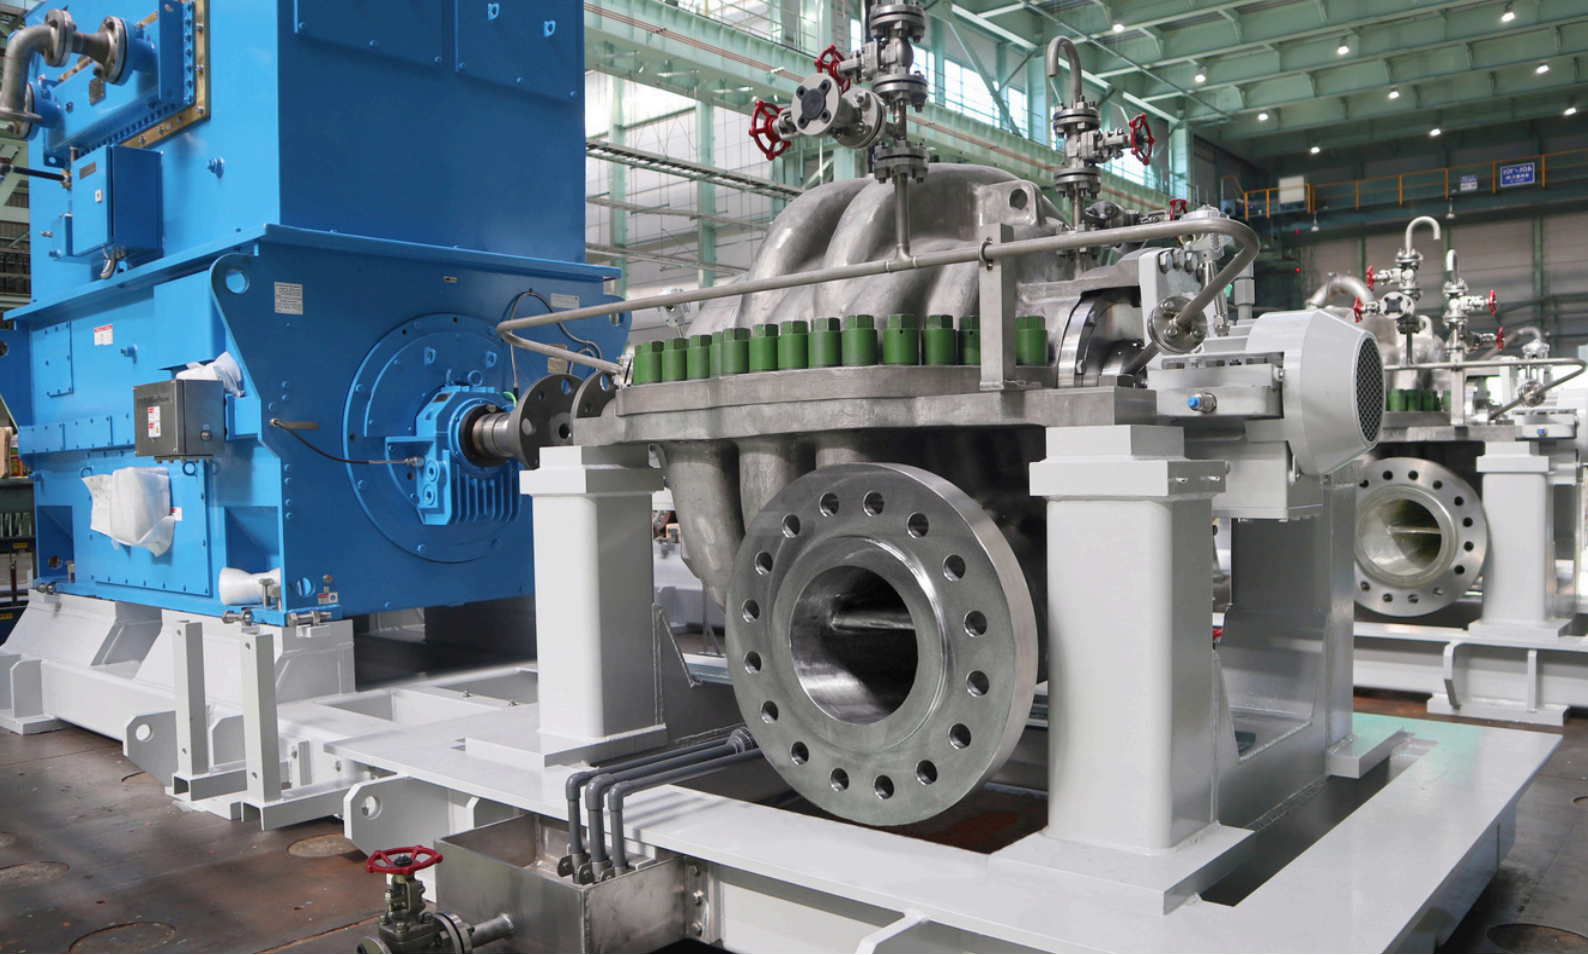

[Click to know more](#)

High Tech Pumps

We have been supplying innovative, efficient and reliable engineered pumps to a number of key markets around the world for decades. All Torishima pumps are custom built and constantly improved based on customer requirements and needs.